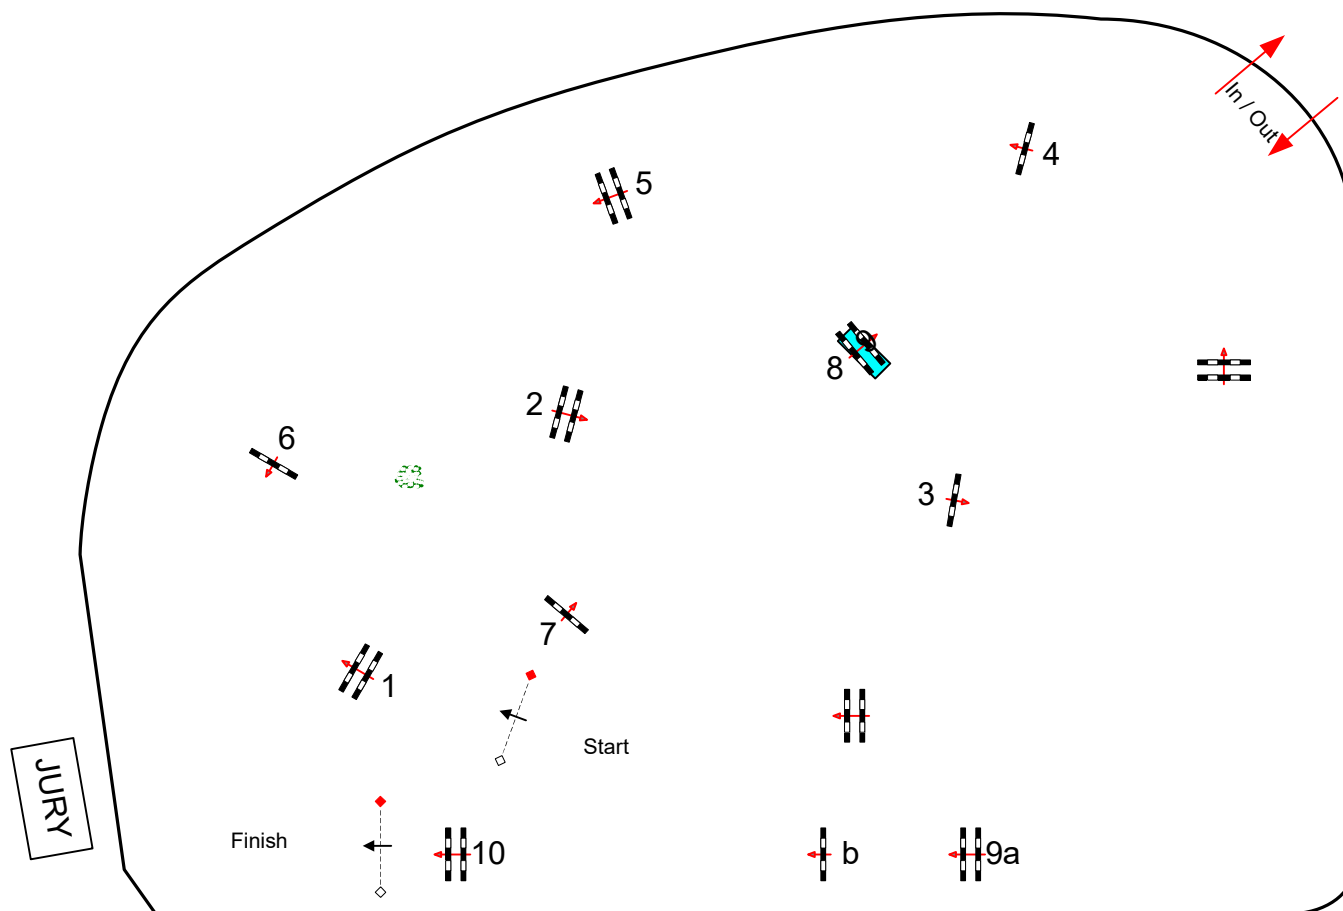

Pôle international
du Cheval
LONGINES
DEAUVILLE

DEAUVILLE

Amateur/Pro juin

Class No.: 1

Cycles libres 1

**Bareme A sans Chrono Sans
barrage**

jeudi 8 juin 2023

Start: 15:00

Table: A
FEI RG / Art. 238.1.1
Height: 1.05-1.15 m

Speed: 300 m/min

Length: 500 m

Time allowed: 100 sec

Time limit: 200 sec

Obstacles: 11

Efforts: 13

Sans Barrage:

Length: 0 m

Time allowed: 0 sec

Time limit: 0 sec