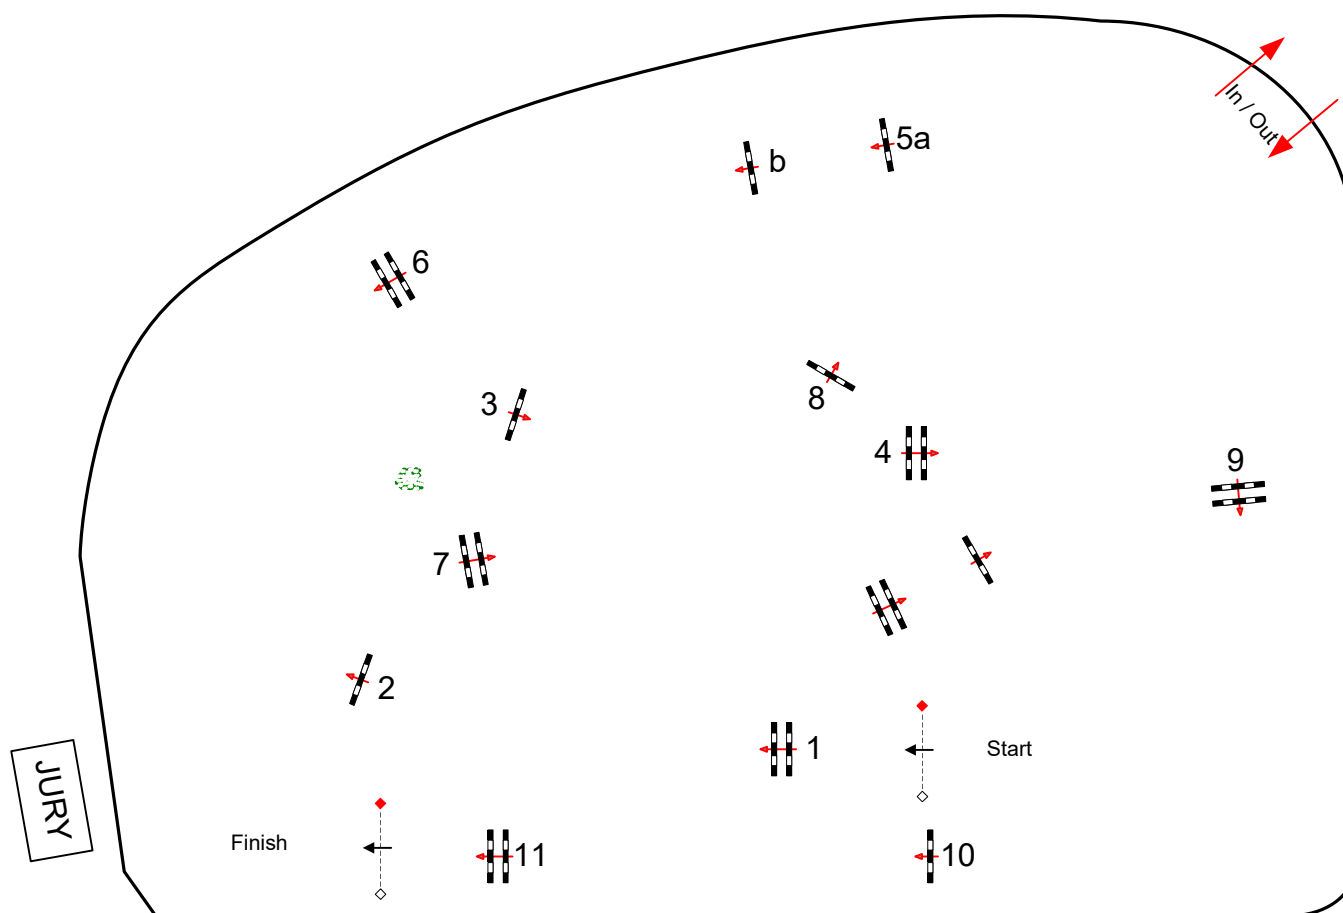

Pôle international
du Cheval
LONGINES
DEAUVILLE

DEAUVILLE

Amateur/Pro juin

Class No.: 4

Preparatoire

**Bareme A sans Chrono Sans
barrage**

vendredi 9 juin 2023

Start: 7:30

Table: A
FEI RG / Art. 238.1.1
Height: 1,10 m

Speed: 350 m/min
Length: 480 m
Time allowed: 83 sec
Time limit: 166 sec

Obstacles: 11
Efforts: 12

Sans Barrage:

Length: 0 m
Time allowed: 0 sec
Time limit: 0 sec