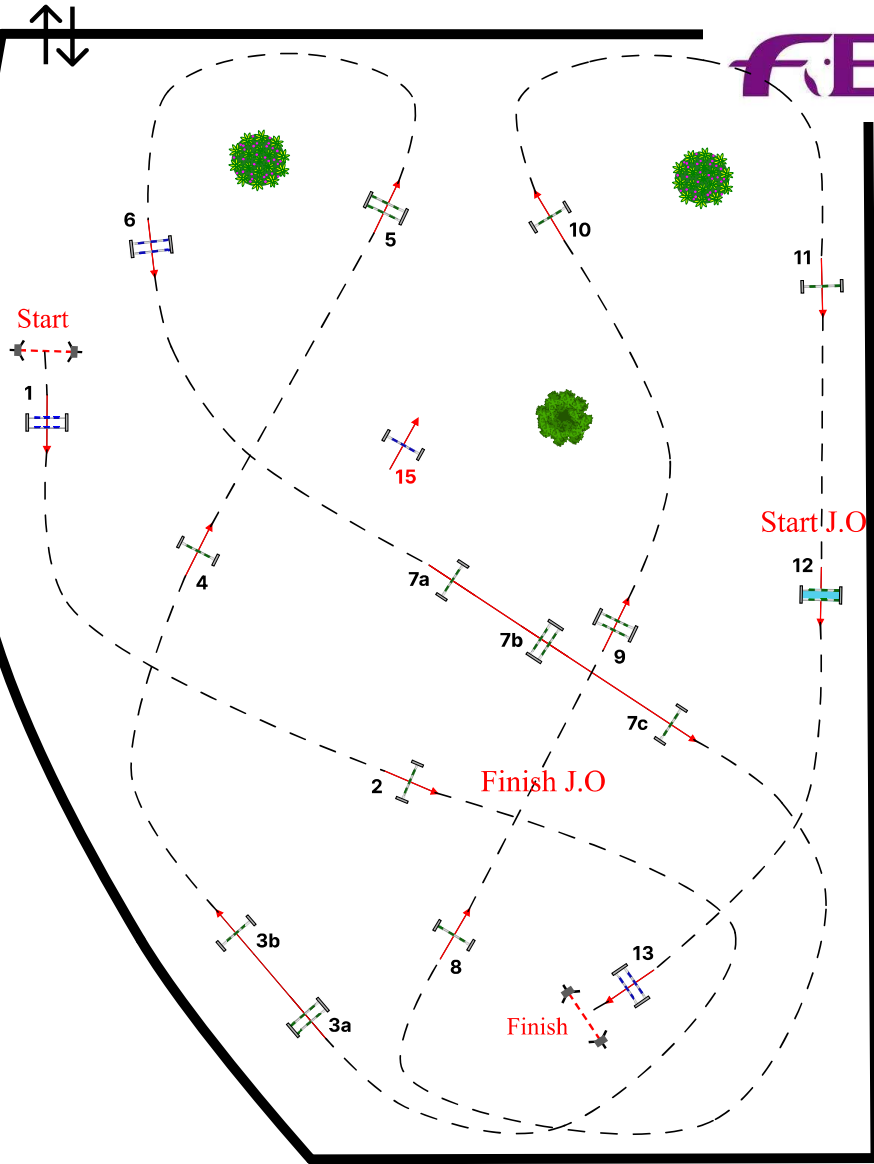

Table: Against the clock with jump
-off

Article: 238.2.2a GP

Vitesse: 375m/min

Hauteur: 1M45

Obstacles: 13

Efforts: 16

TA:

TL:

Distance:

Obstacles barrage:

Distance barrage: 350m

TA barrage: 56s

TL barrage: 112s

Jump-Off: 12/15/7AB/3B/5/1/2

Alain Lhopital
+33 6 81 55 15 24
lhoptalalain@orange.fr
Denis Pujos

Jury