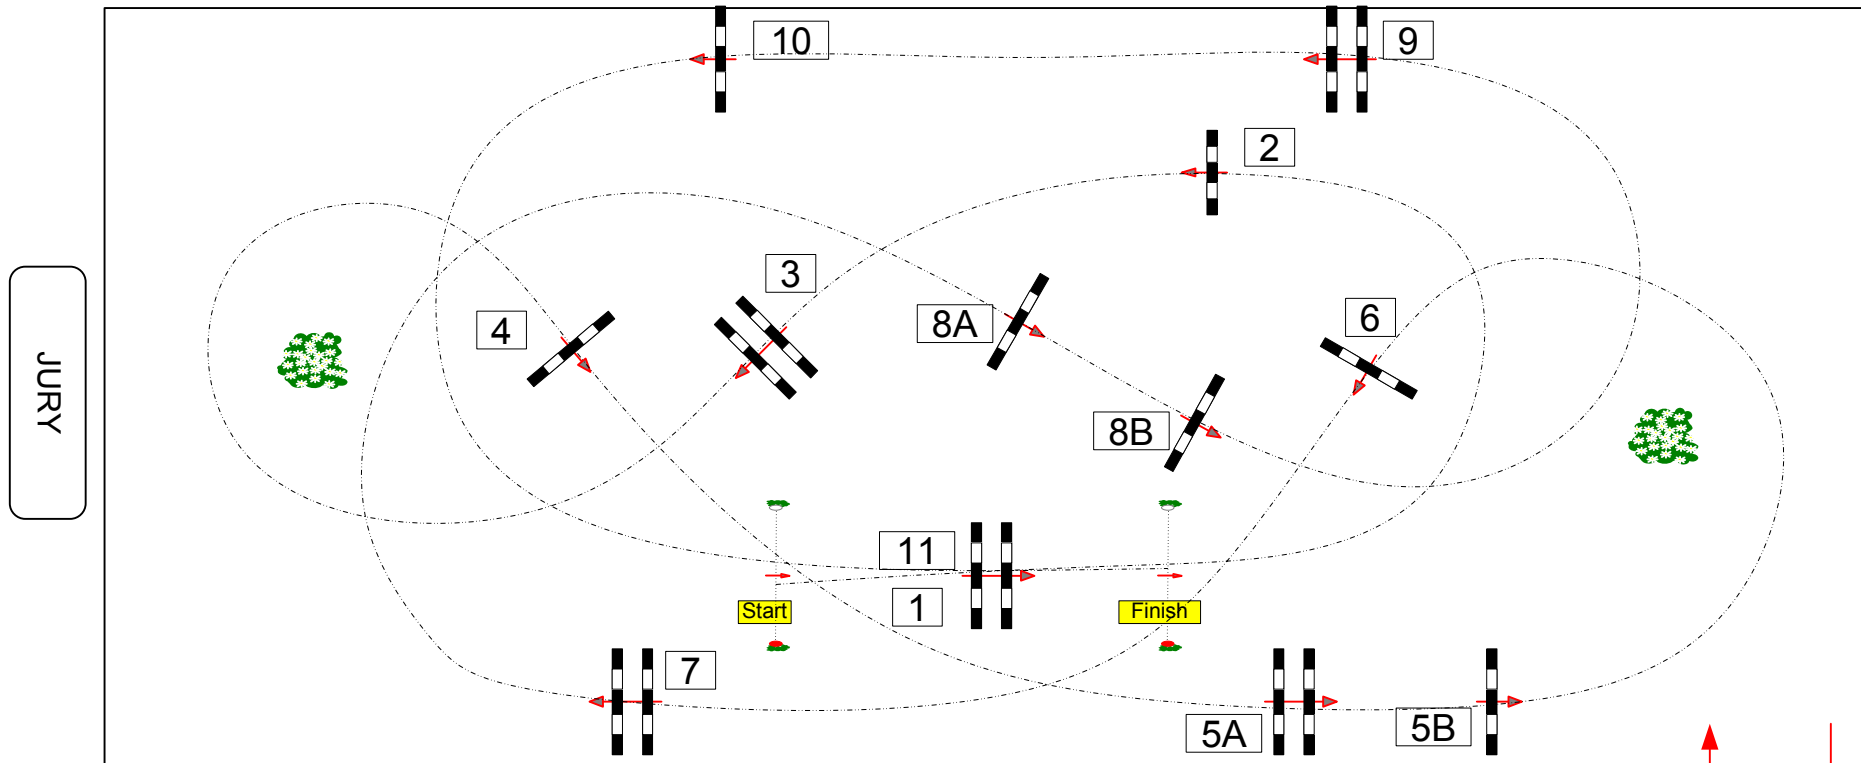

POLE INTERNATIONAL DU CHEVAL DE DEAUVILLE

Class No.: 08

Vitesse Amateur 1

Barème C

samedi 12 novembre 2022

Start: 17:15

Table: A
National RG:
FEI RG / Art.
Height: 1,15 m

Speed: 350 m/min
Length: <600 m
Time allowed: - sec
Time limit: 120 sec

Obstacles: 1 à 11
Efforts: 13
Penalty sec:
Closed combination:

1st Jump-off:
Length: 0 m
Time allowed: 0 sec
Time limit: 0 sec

70*30

Chef de piste ; Quentin PERNEY